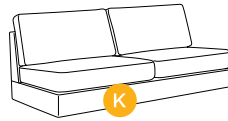

W 86.5
King 76x80

FLEX-A28
Armless Chair

W 27.5

FLEX-B55
Armless Loveseat

W 55

FLEX-E83
Armless Sofa

W 82.75

FLEX-H
Square Corner

W 39.75

FLEX-FOU
Armless Chaise - Openable

W 27.5

FLEX-ANT30
Armless Chair Sleeper

W 30
Cot 30x80

FLEX-BNT55
Armless Loveseat Sleeper

W 55
Full XL 55x80

FLEX-CNT60
Armless Loveseat Sleeper

W 60.25
Queen 60x80

FLEX-DNT76
Armless Sofa Sleeper

W 76
King 76x80

FLEX-K3L
Sloped Arm LHF

W 5.75

FLEX-K3R
Sloped Arm RHF

W 5.75

FLEX-GO
Ottoman - Openable