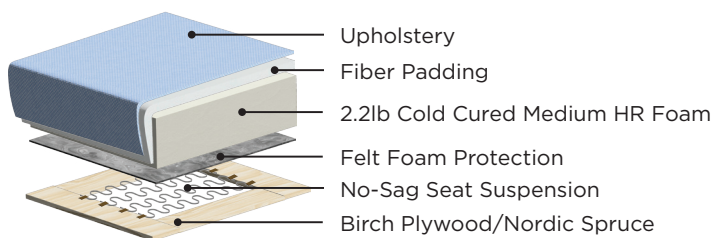

Sloped Recliner

Cup Holder Armrest

Universal Headrest

Decoration Cushion

Frame & Comfort Construction

Explore more at www.luonto.com

General Measures*

A 32.25 B 39.75 C 24.75