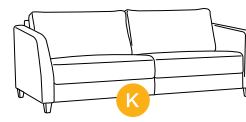

Sloped Recliner

Cup Holder Armrest

Universal Headrest

Decoration Cushion

Frame & Comfort Construction

Explore more at www.luonto.com

General Measures*

A 32.25 B 39.75 C 24.75

Leg Requirements : 104/9, 234/9.

MONI-ANT
Chair Sleeper

W 39.75
Cot 30x80

MONI-BNT
Loveseat Sleeper

W 65
Full XL 55x80

MONI-CNT
Max Loveseat Sleeper

W 70
Queen 60x80

MONI-DNT
Sofa Sleeper

W 86.5
King 76x80

FLEX-A28
Armless Chair

W 27.5

FLEX-B55
Armless Loveseat

W 55

FLEX-E83
Armless Sofa

W 82.75

FLEX-H
Square Corner