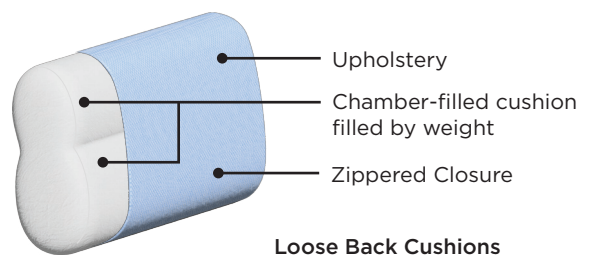

Sloped Recliner

Cup Holder Armrest

Universal Headrest

Decoration Cushion

Frame & Comfort Construction

Explore more at www.luonto.com

General Measures*

A 32.25 B 39.75 C 24.75

D 17.75 E 20.75 F 62.25

Mattress Thickness 5

Total Depth Open 84.75

Made To Order Modules

Reference the below modules to select and configure a custom order. Remember to build from left to right. Always select two arms, the rest is up to you.