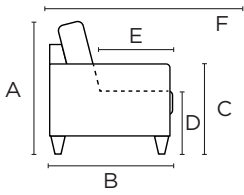

Sloped Recliner

Cup Holder Armrest

Universal Headrest

Decoration Cushion

Frame & Comfort Construction

Explore more at www.luonto.com

General Measures*

A 32.25 B 39.75 C 24.75

D 17.75 E 20.75 F 62.25

Mattress Thickness 5

Total Depth Open 84.75

Made To Order Modules

Reference the below modules to select and configure a custom order. Remember to build from left to right. Always select two arms, the rest is up to you.